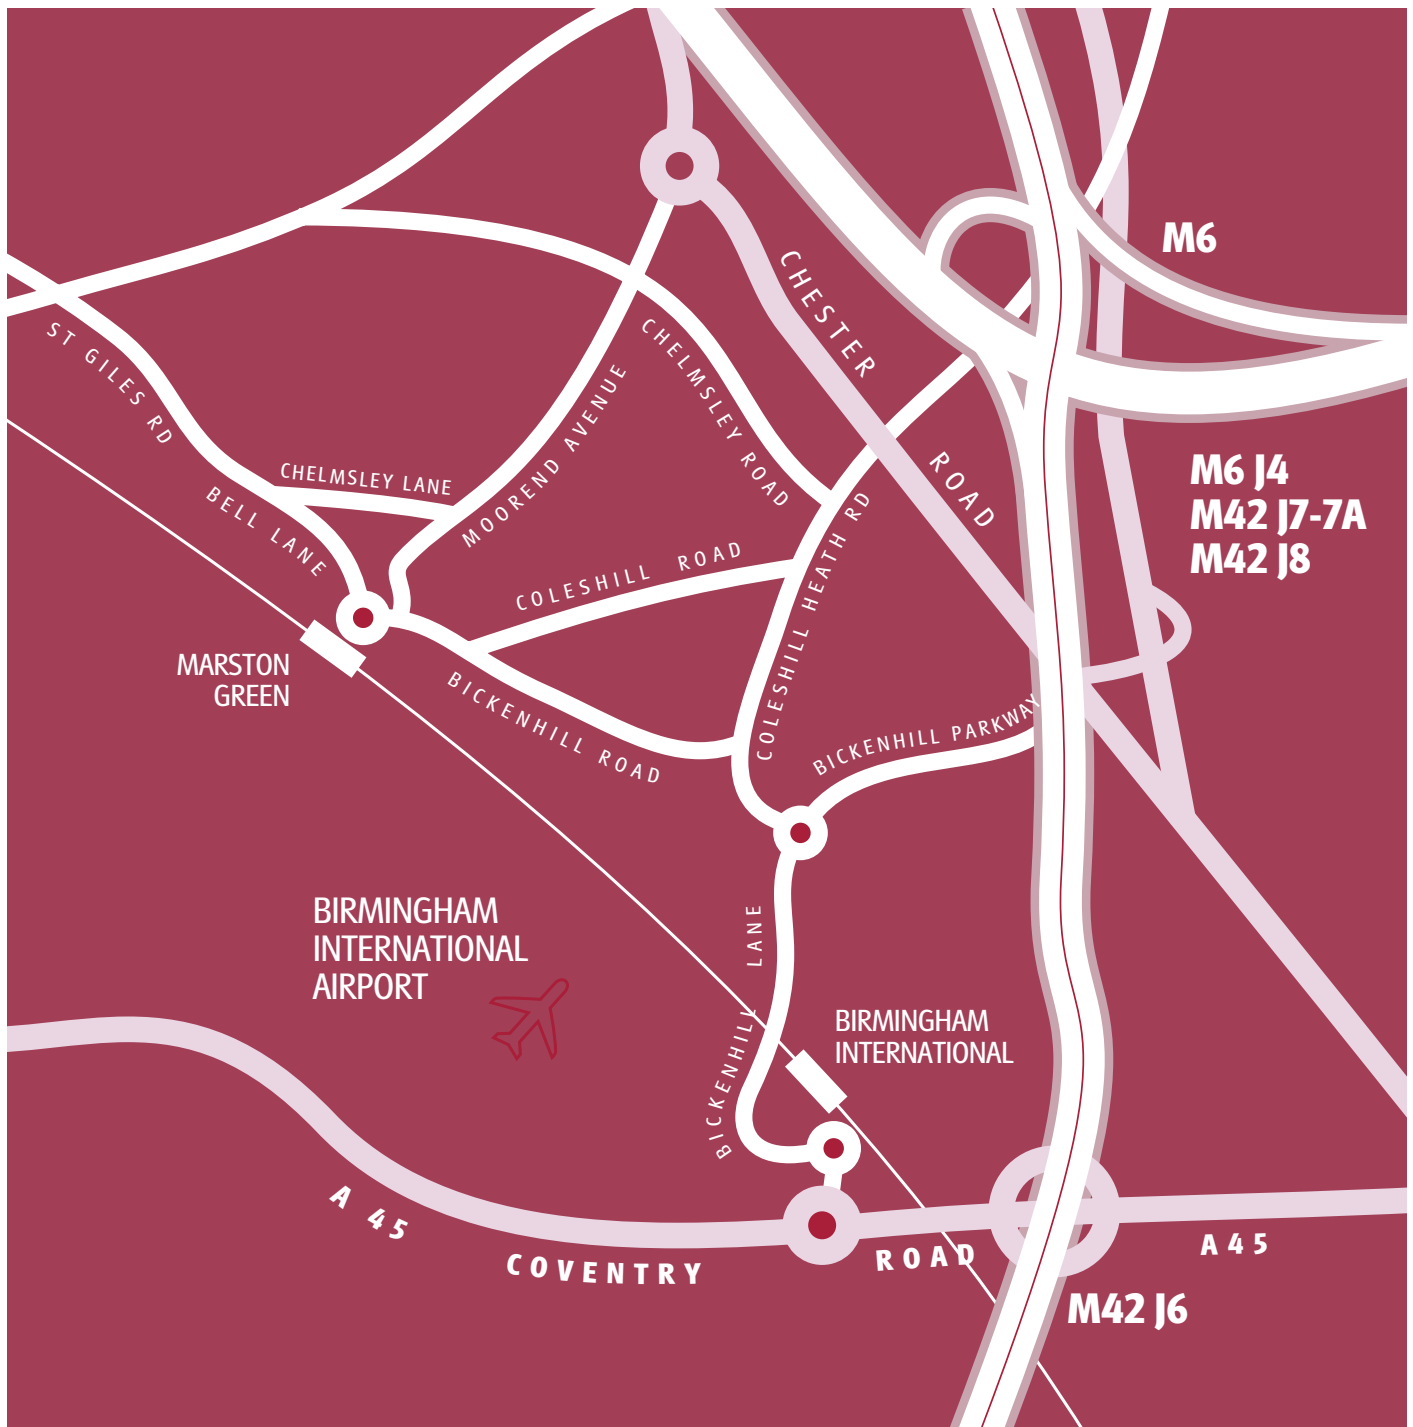

Solihull Medical Cosmetic Clinic

Location Map

Solihull Medical Cosmetic Clinic
20 Chelmsley Lane
Marston Green
Solihull
West Midlands
B37 7BG

Telephone: 0845 603 6150